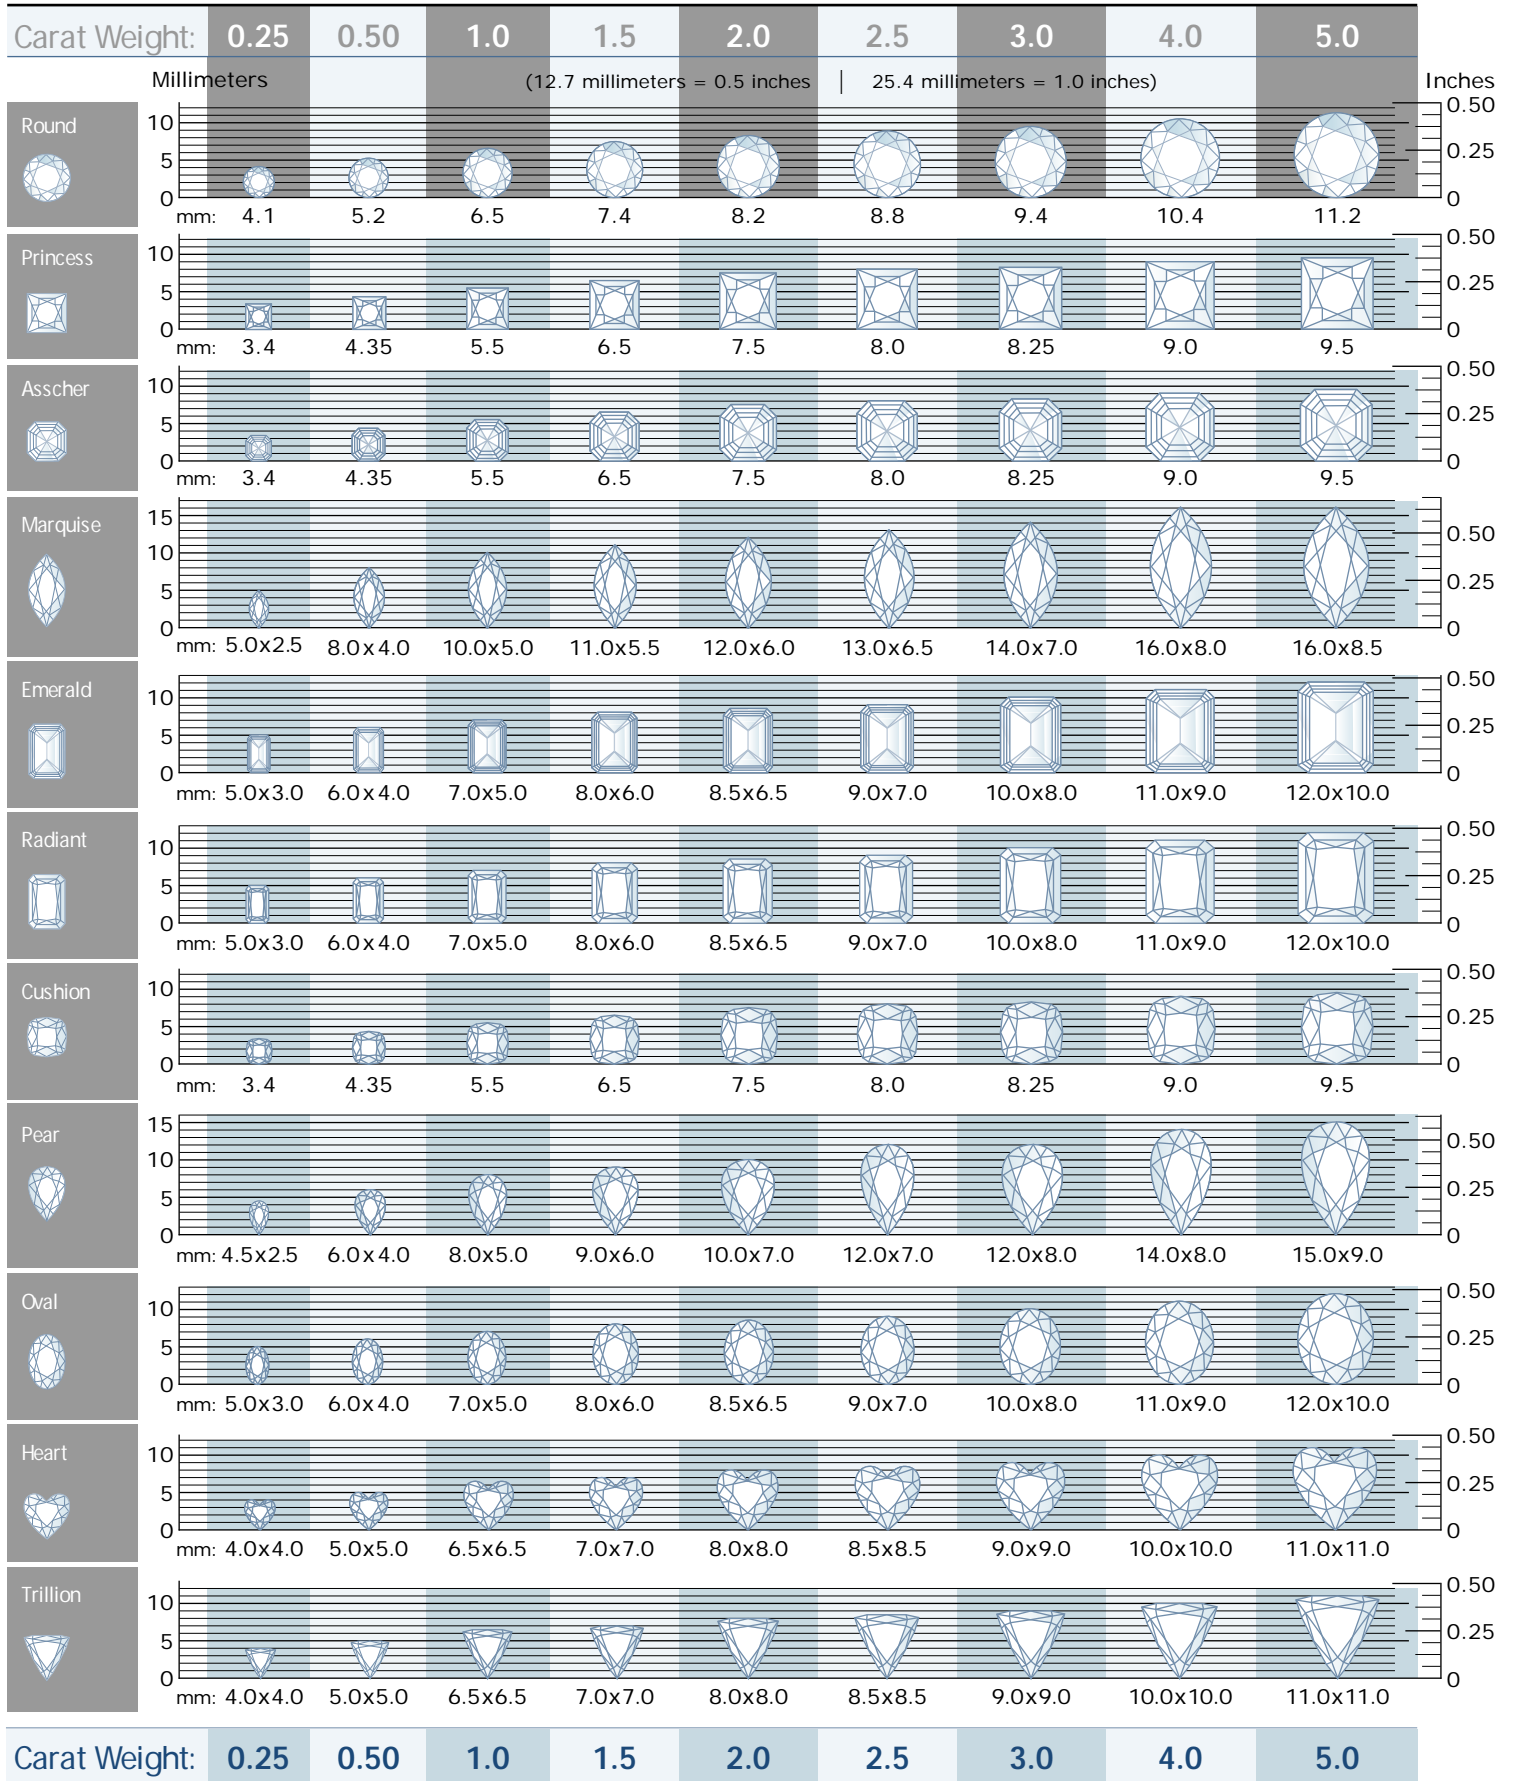

# Actual Diamond Size

► Print this page to compare actual diamond sizes. Note: For accurate printed results, you must make sure that you do not have "Shrink oversized pages to fit paper size" or "Expand small pages to paper size" selected in the Print dialog box.

Carat Weight: 0.25 0.50 1.0 1.5 2.0 2.5 3.0 4.0 5.0

Note: Millimeter measurements are approximate for a well-cut diamond of exact decimal weight. Actual millimeter diameters will vary for each diamond, based on exact decimal weight and cutting proportions.